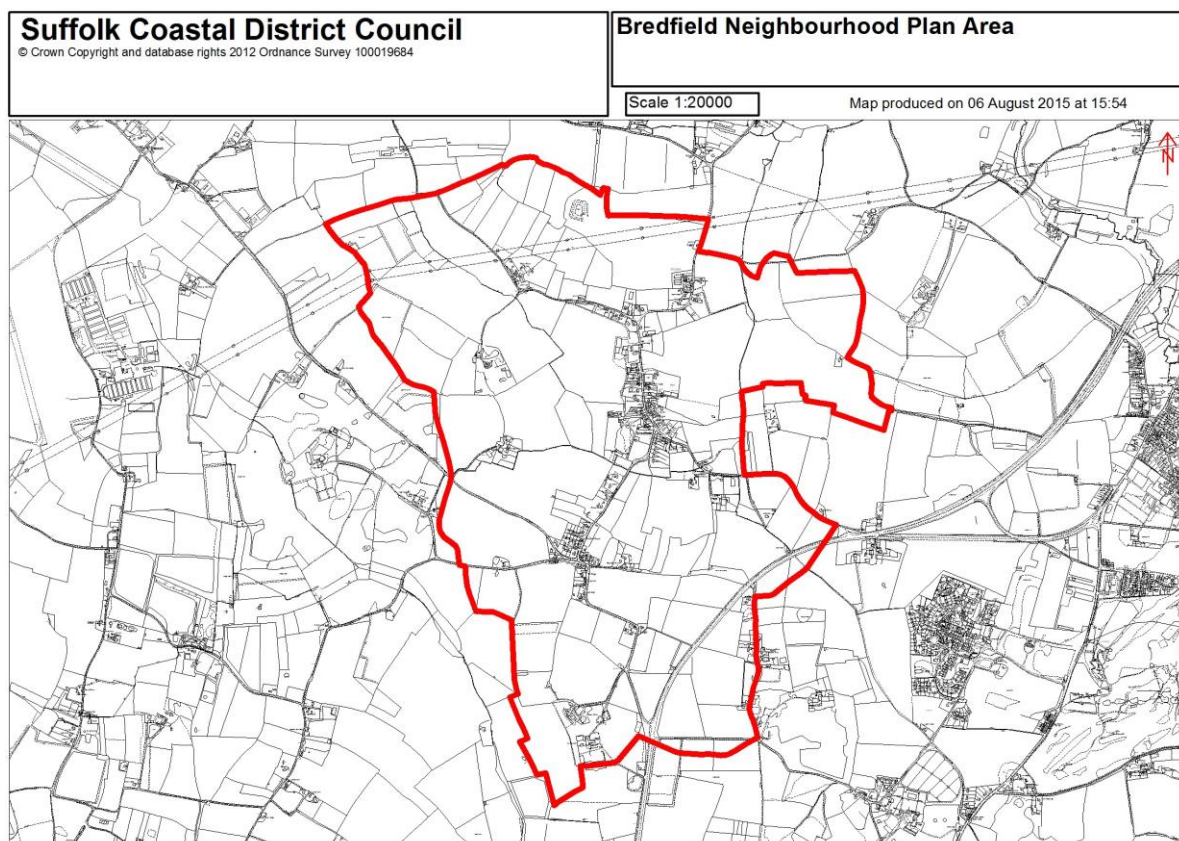

The Neighbourhood Planning (General) Regulations 2012 (Article 7)

In accordance with the above Regulations, notice is hereby given that Suffolk Coastal District Council has **APPROVED** the following neighbourhood area:-

Name of neighbourhood area **BREDFIELD**

Name of "relevant body" **BREDFIELD PARISH COUNCIL**

The neighbourhood area is identified on the map below.

Signed

Date: 12/08/2015

A handwritten signature in black ink, appearing to read 'A Fryatt'.