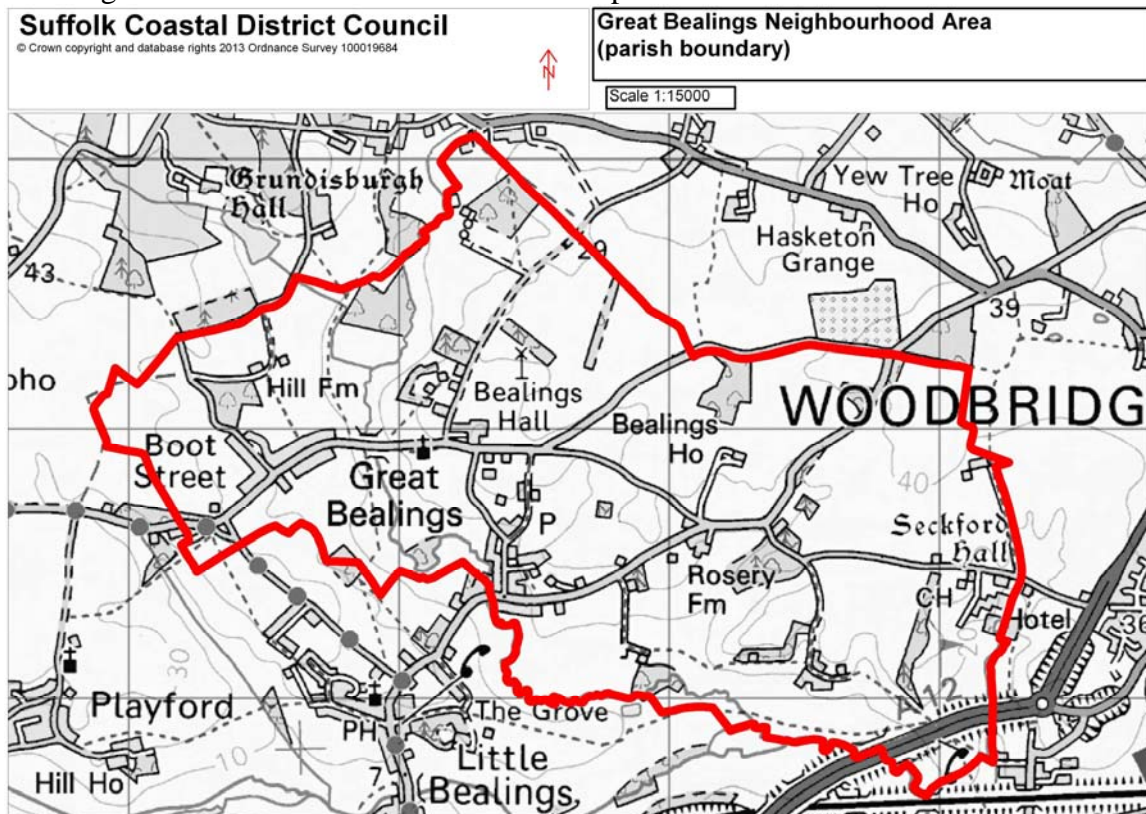

NEIGHBOURHOOD PLANNING NOTICE

The Neighbourhood Planning (General) Regulations 2012 (Article 7)

In accordance with the above Regulations, notice is hereby given that Suffolk Coastal District Council has **APPROVED** the following neighbourhood area:-

Name of neighbourhood area   **GREAT BEALINGS**
Name of "relevant body"   **GREAT BEALINGS PARISH COUNCIL**

The neighbourhood area is identified on the map below.