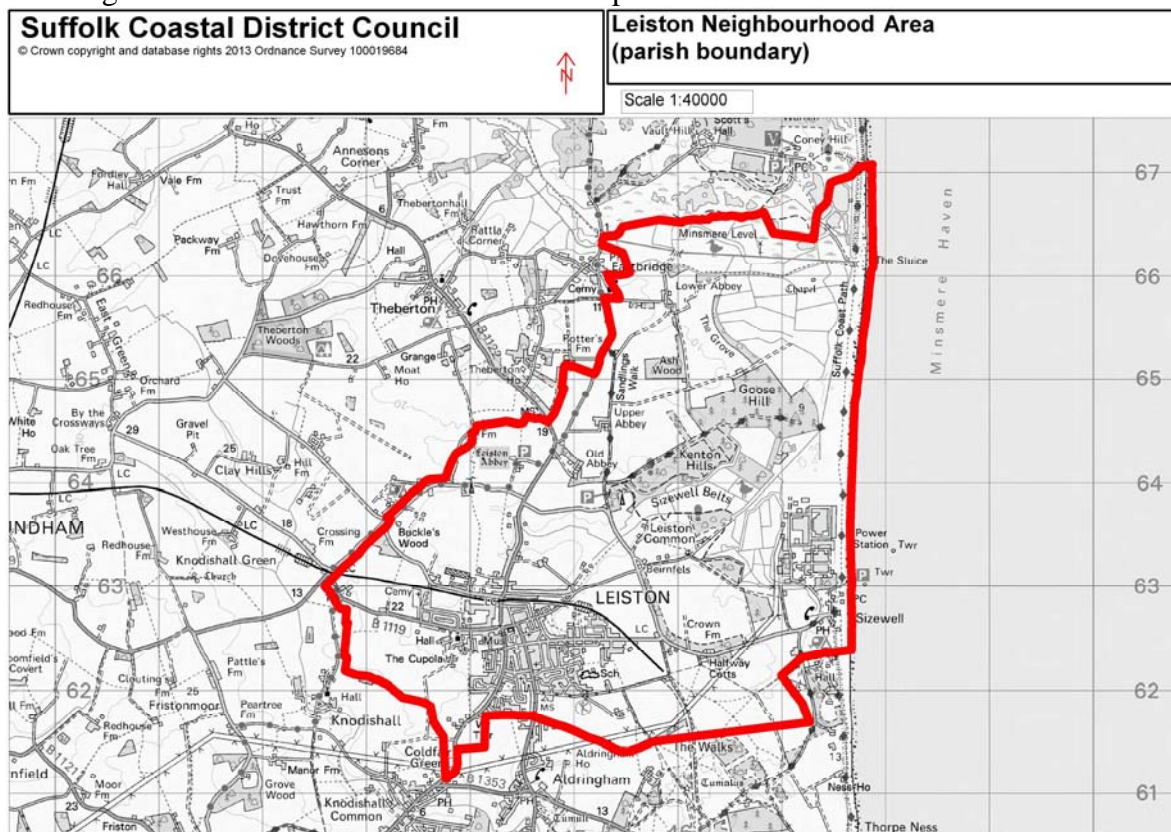

NEIGHBOURHOOD PLANNING NOTICE

The Neighbourhood Planning (General) Regulations 2012 (Article 7)

In accordance with the above Regulations, notice is hereby given that Suffolk Coastal District Council has **APPROVED** the following neighbourhood area:-

Name of neighbourhood area **LEISTON**

Name of "relevant body" **LEISTON TOWN COUNCIL**

The neighbourhood area is identified on the map below.