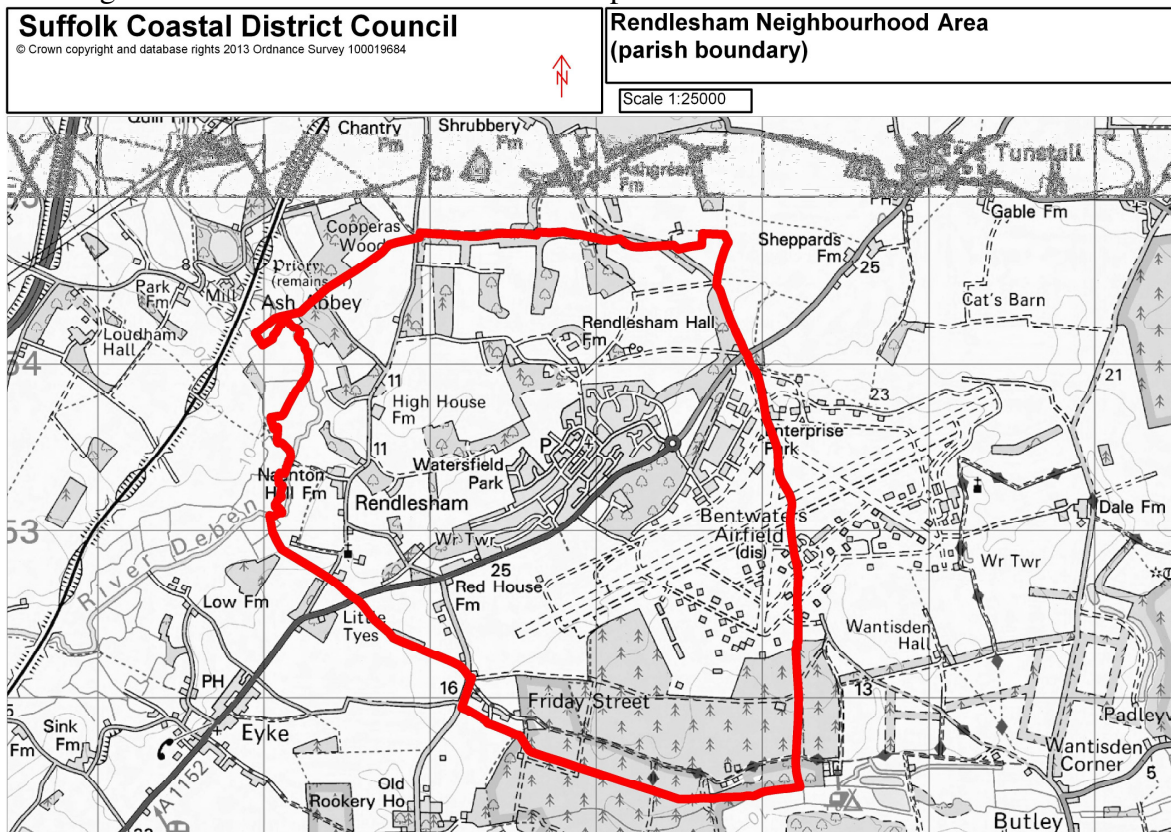

NEIGHBOURHOOD PLANNING NOTICE

The Neighbourhood Planning (General) Regulations 2012 (Article 7)

In accordance with the above Regulations, notice is hereby given that Suffolk Coastal District Council has **APPROVED** the following neighbourhood area:-

Name of neighbourhood area   **RENDELSHAM**

Name of “relevant body”   **RENDELSHAM PARISH COUNCIL**

The neighbourhood area is identified on the map below.