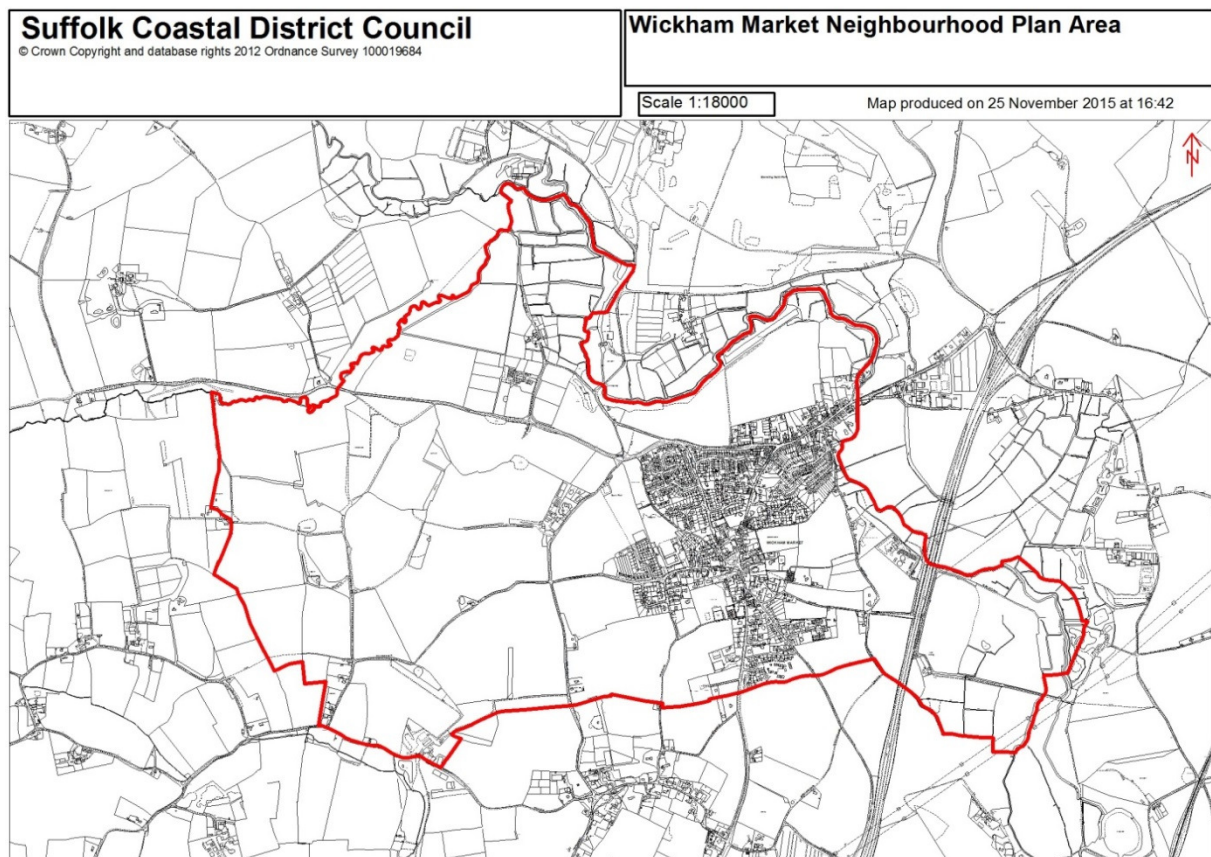

The Neighbourhood Planning (General) Regulations 2012 (Article 7)

In accordance with the above Regulations, notice is hereby given that Suffolk Coastal District Council has **APPROVED** the following neighbourhood area:-

Name of neighbourhood area **WICKHAM MARKET**

Name of "relevant body" **WICKHAM MARKET PARISH COUNCIL**

The neighbourhood area is identified on the map below.

Signed

Date: 12th January 2016

Cllr Tony Fryatt
Portfolio Holder with responsibility for Planning