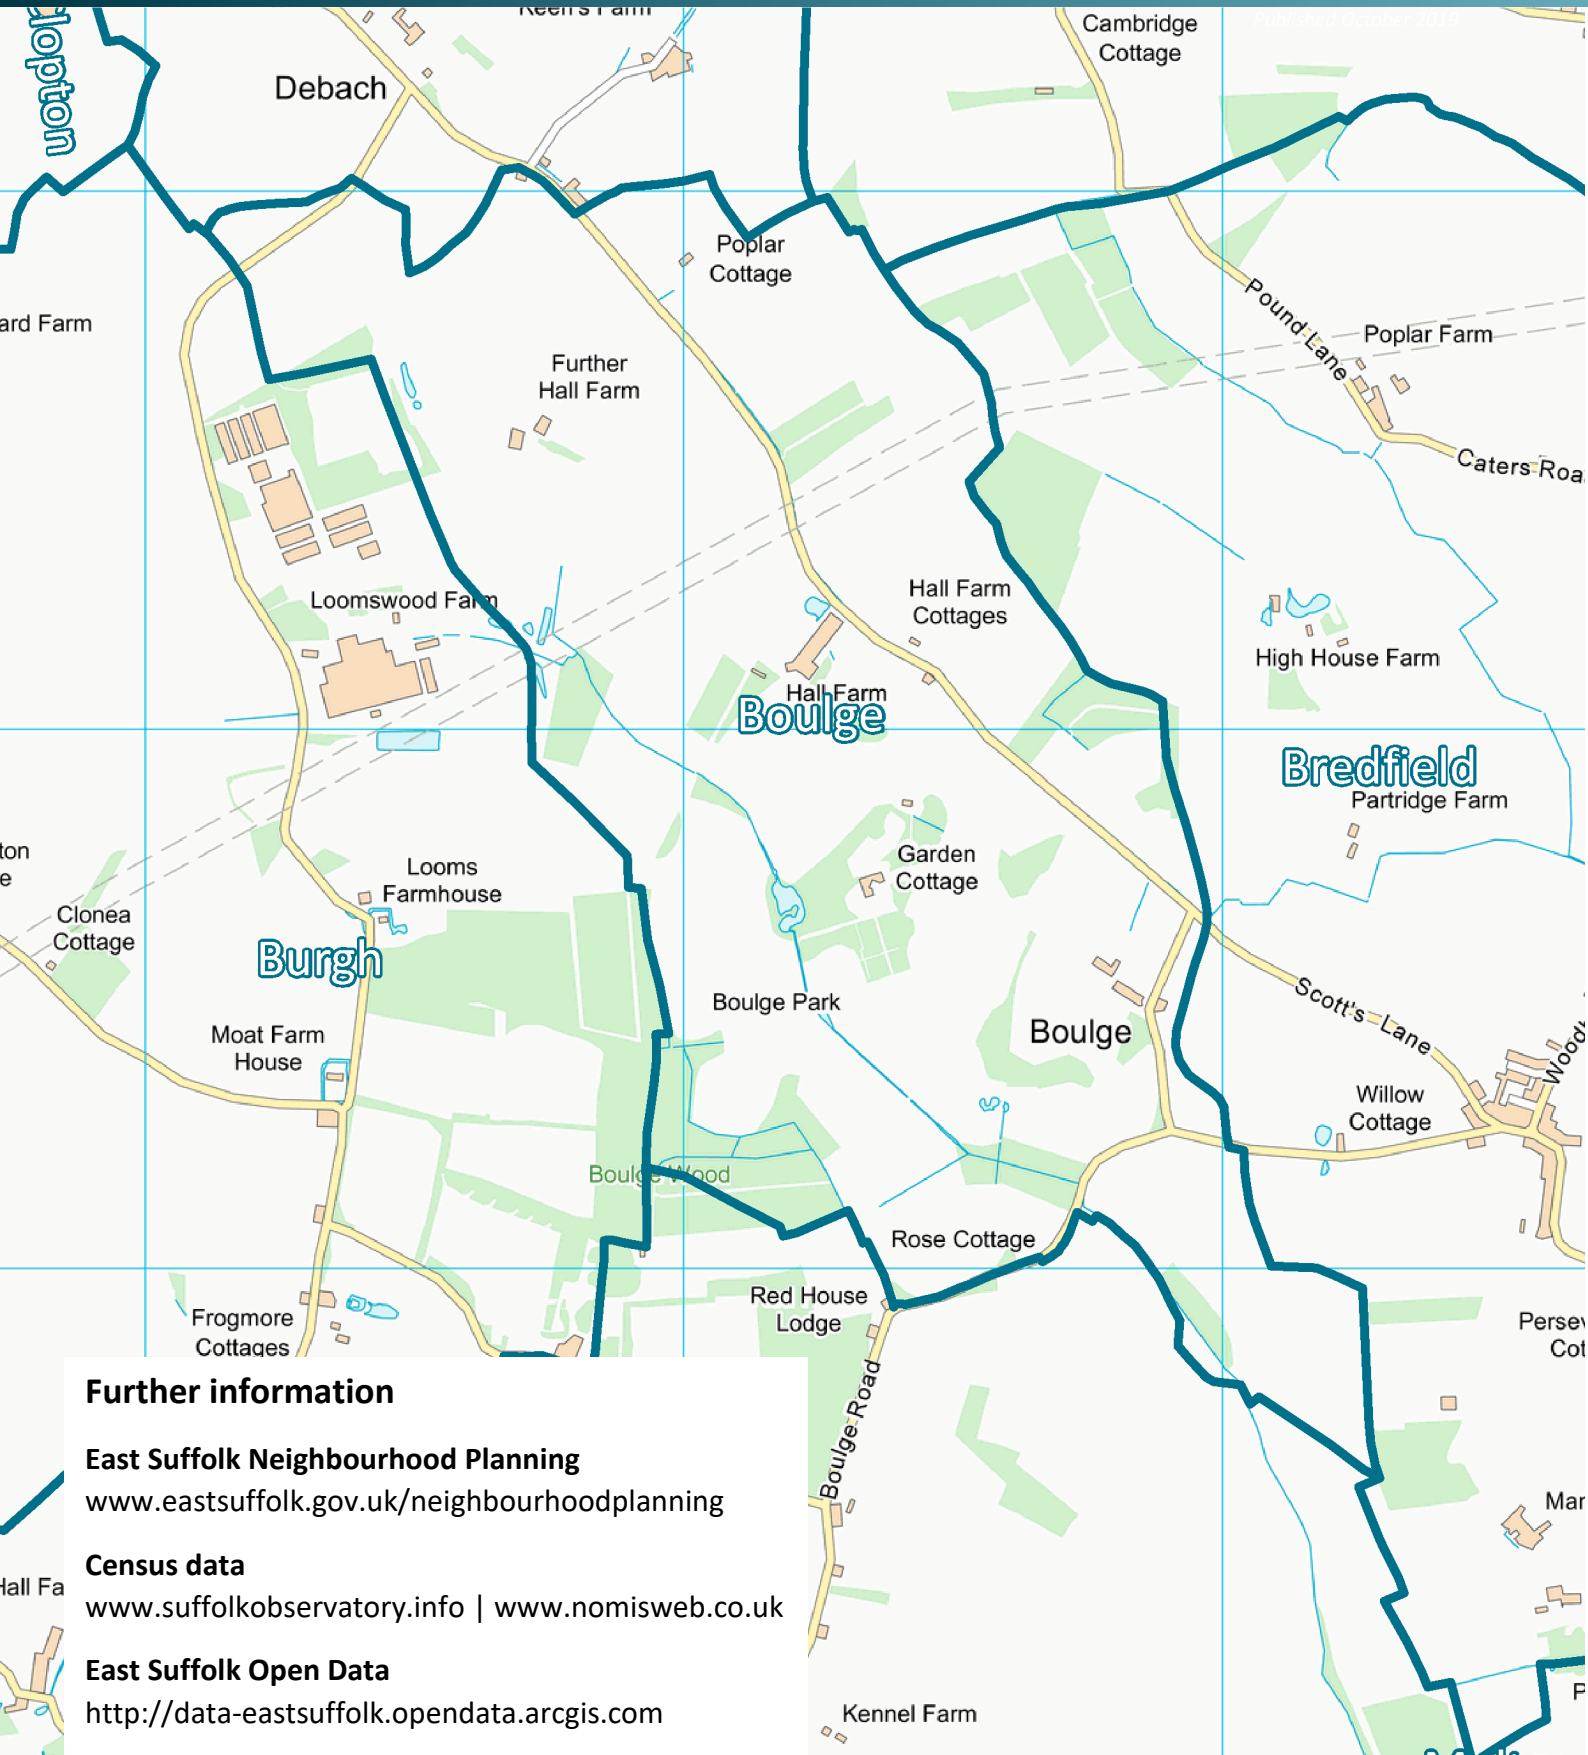

Boulge

The Office for National Statistics operates a disclosure control policy which is designed to protect against any possible identification of an individual through the publication of any data. Consequently, no Census data is available for Boulge.