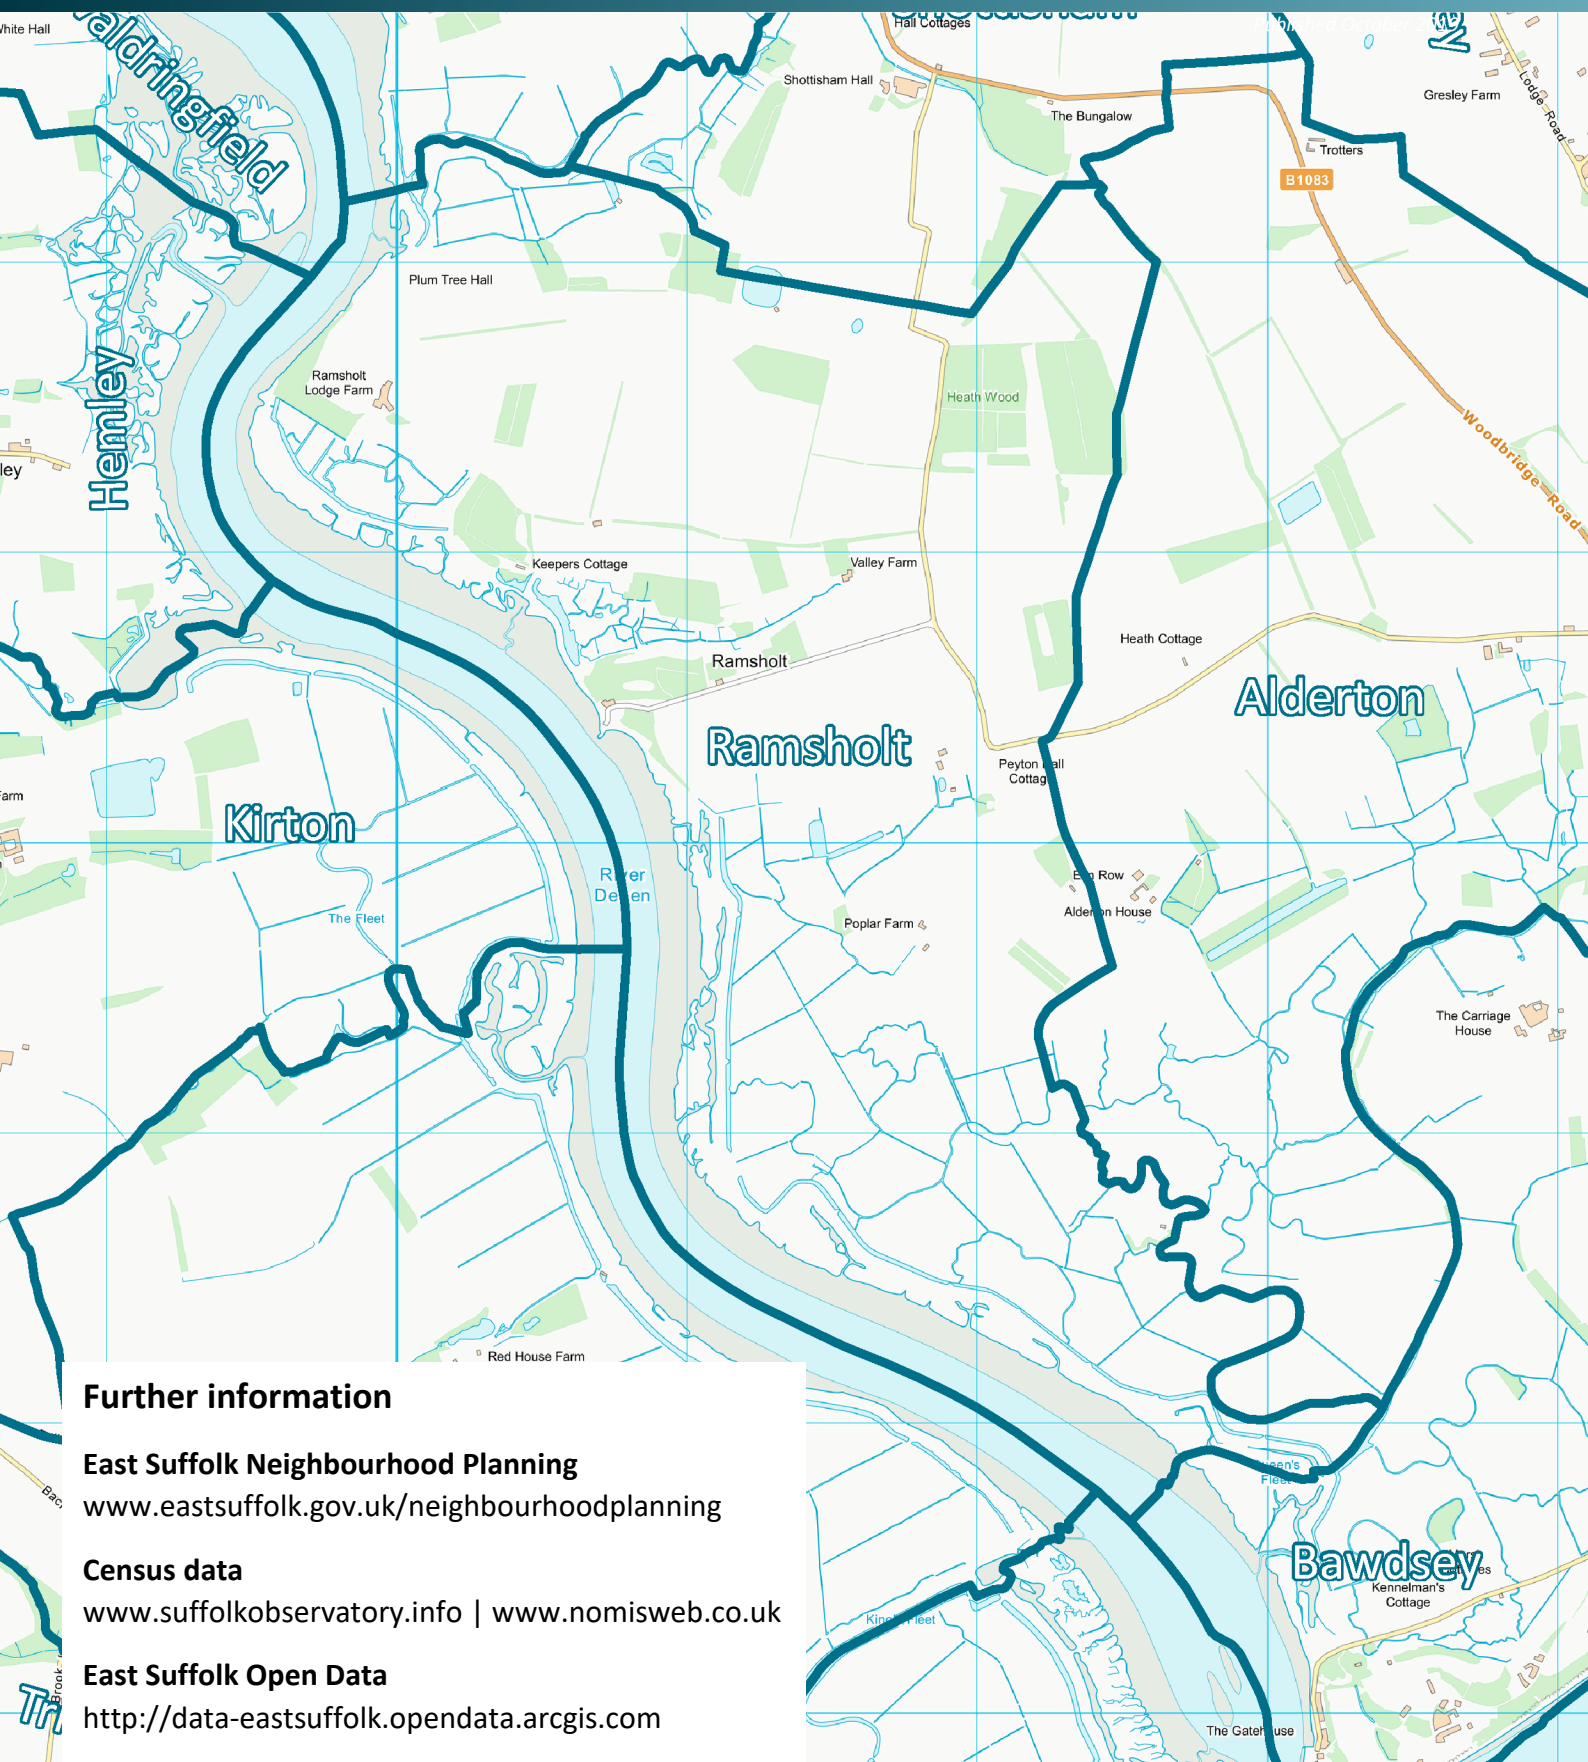

Ramsholt

The Office for National Statistics operates a disclosure control policy which is designed to protect against any possible identification of an individual through the publication of any data. Consequently, no Census data is available for Ramsholt.

Further information

East Suffolk Neighbourhood Planning

www.eastsuffolk.gov.uk/neighbourhoodplanning

Census data

www.suffolkobservatory.info | www.nomisweb.co.uk

East Suffolk Open Data

<http://data-eastsuffolk.opendata.arcgis.com>