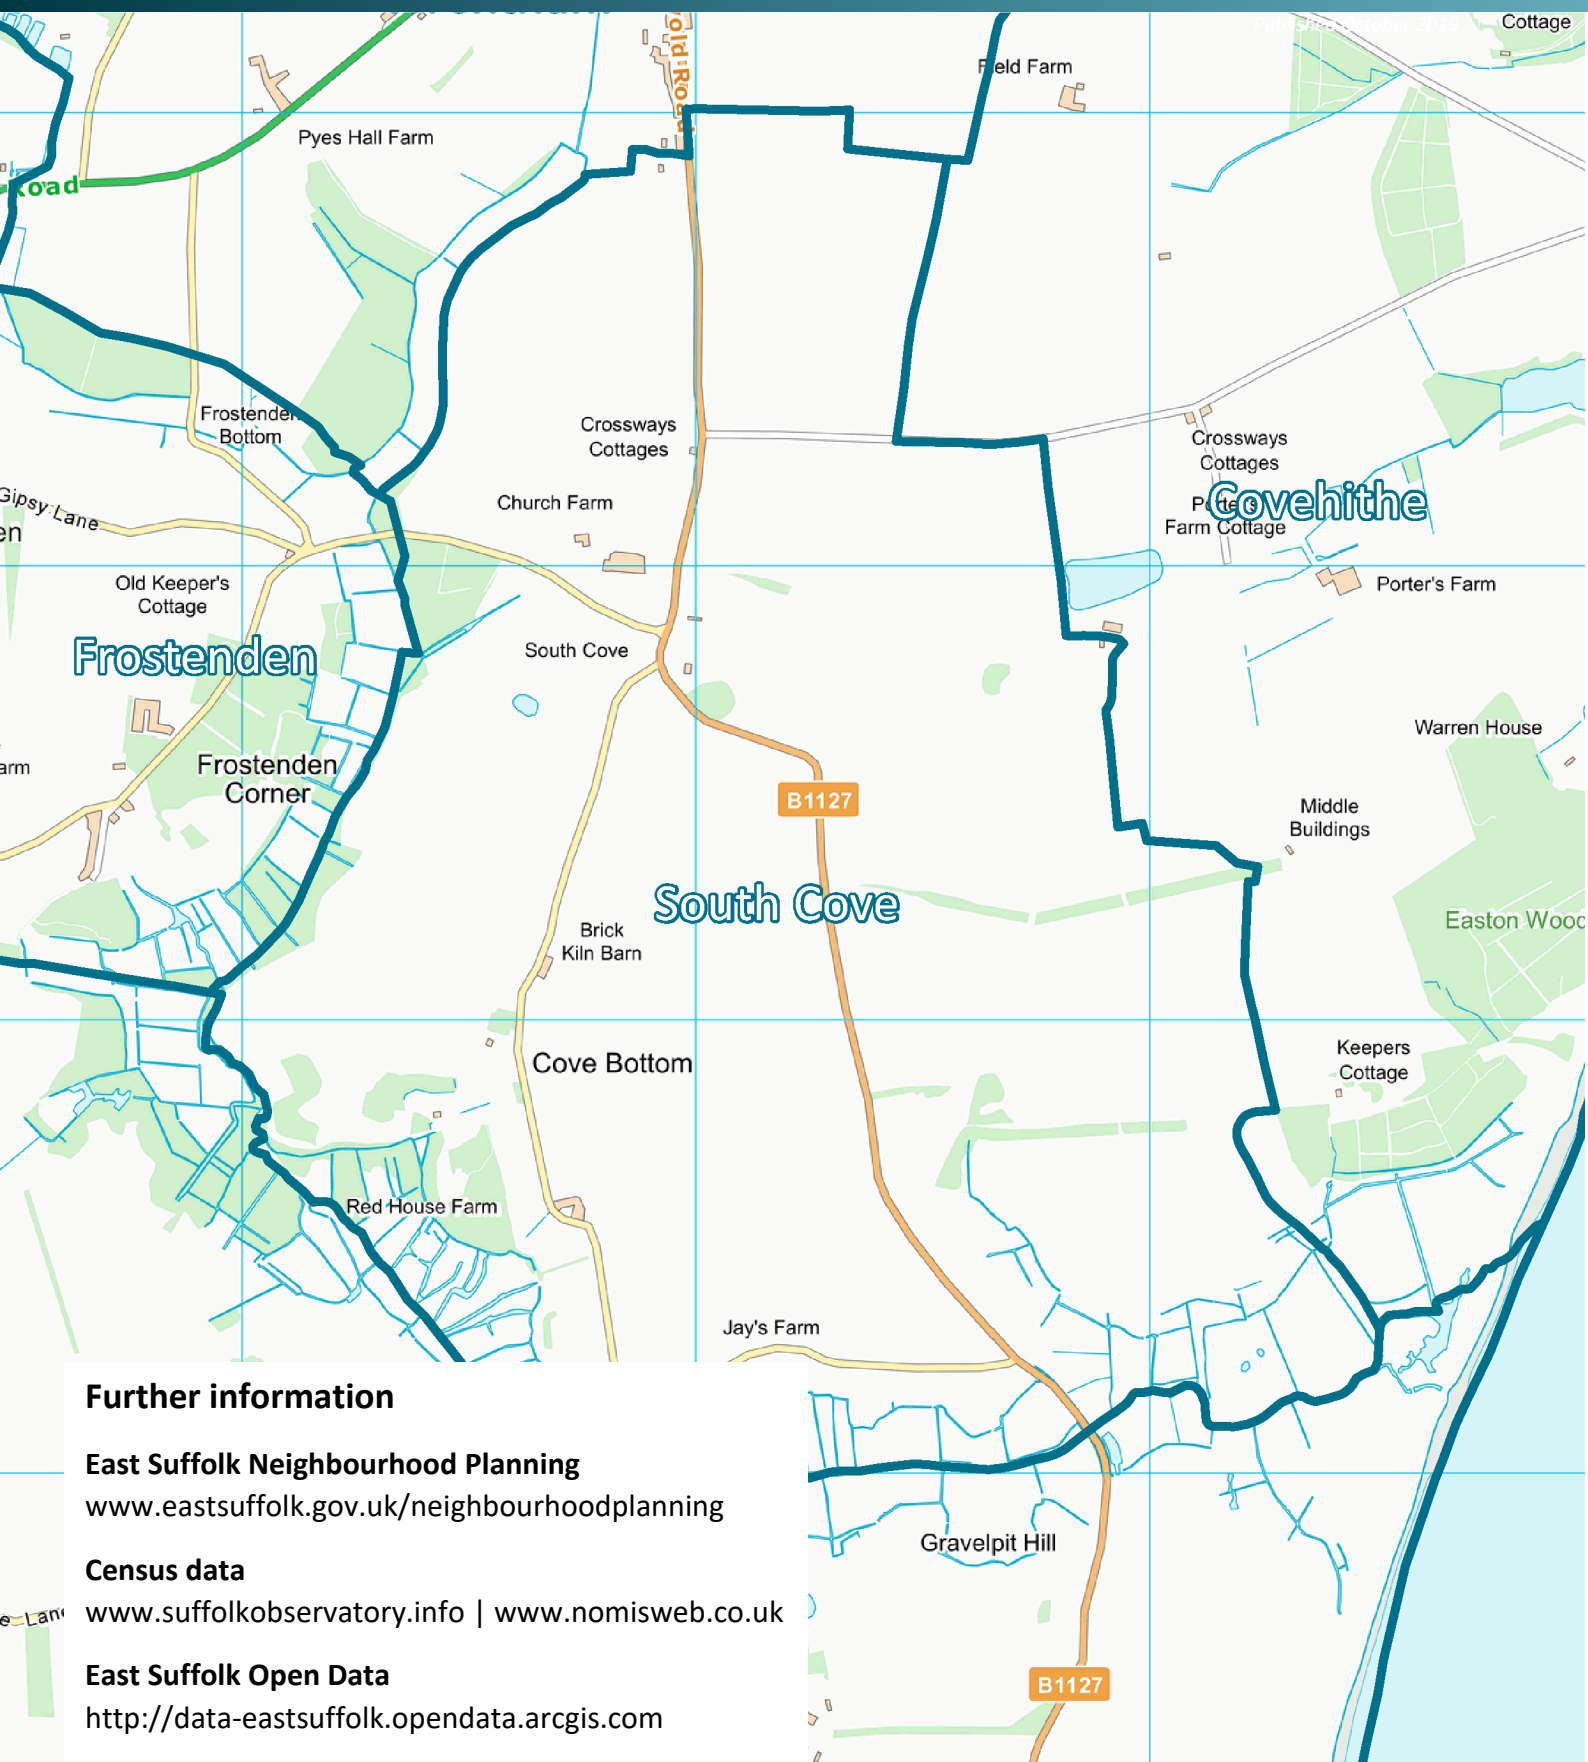

# South Cove

The Office for National Statistics operates a disclosure control policy which is designed to protect against any possible identification of an individual through the publication of any data. Consequently, no Census data is available for South Cove.