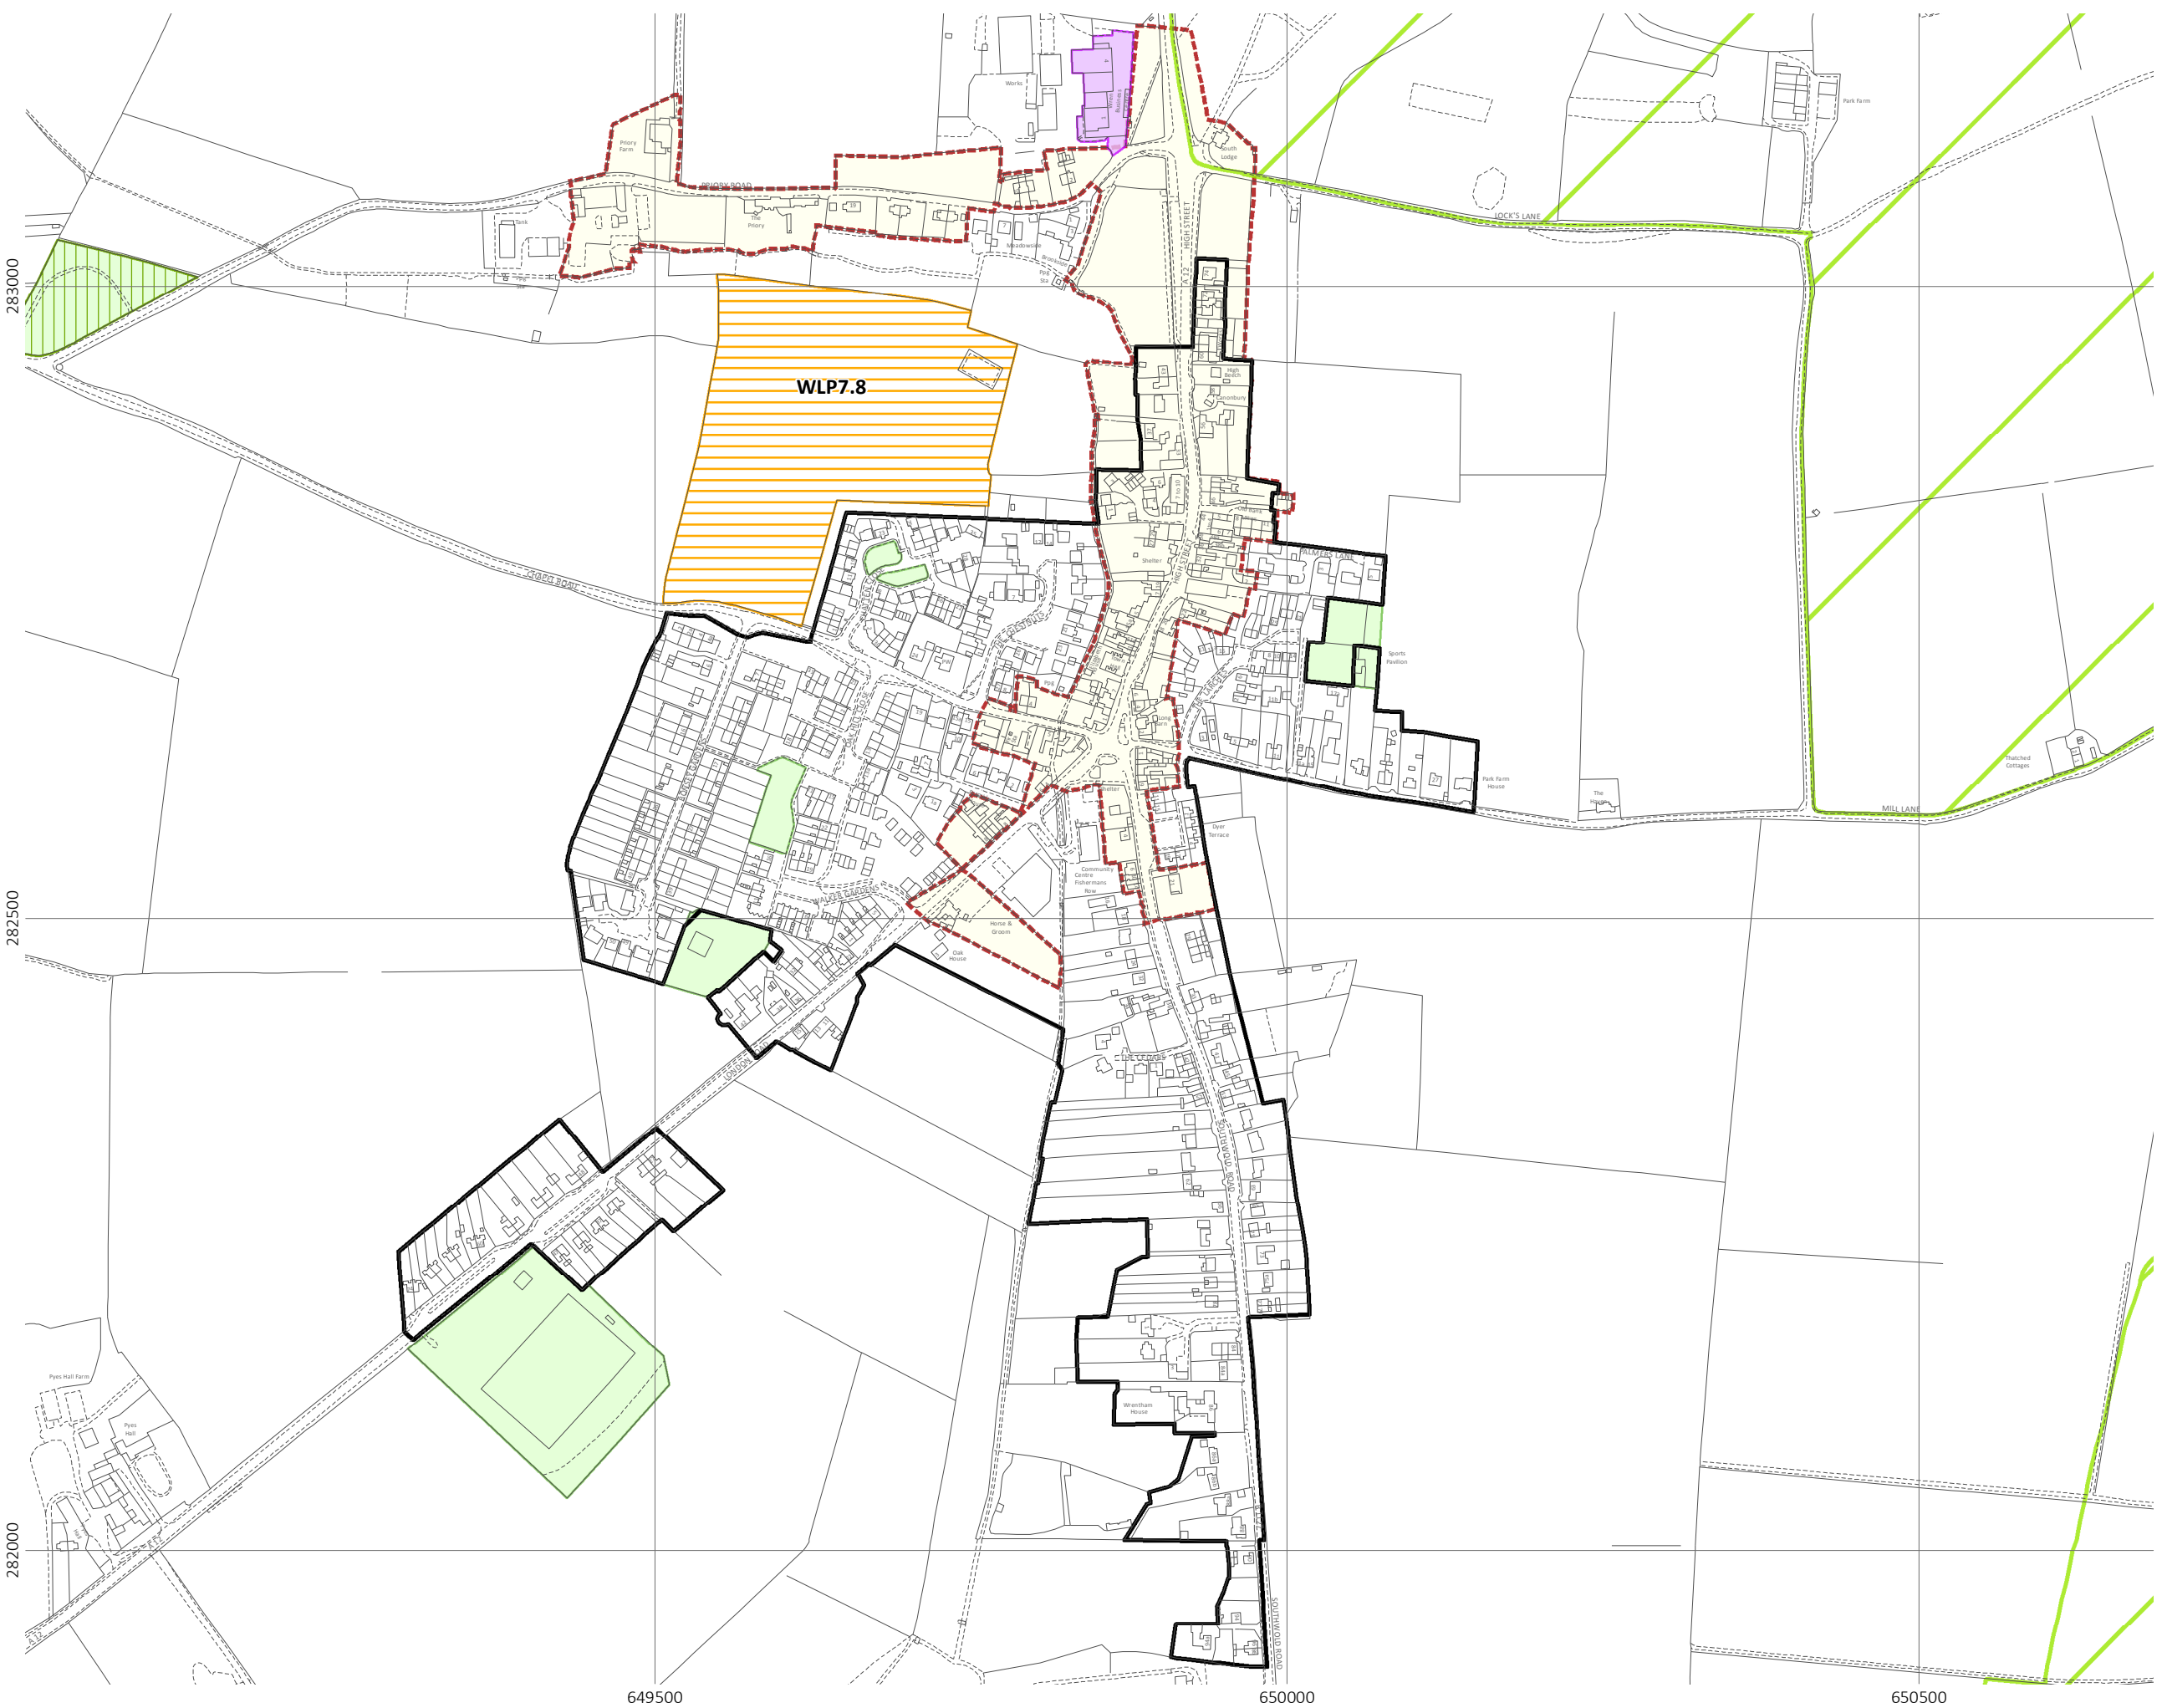

Wrentham Inset Map

Waveney Local Plan | Adopted March 2019

- Area of Outstanding Natural Beauty
- Conservation Area (WLP8.39)
- County Wildlife Site
- Existing Employment Area (WLP8.12)
- Housing Allocation
- Open Space (WLP8.23)
- Settlement Boundary (WLP1.2)

'Made' Neighbourhood Plans also form part of the development plan. For further details visit www.eastsuffolk.gov.uk/neighbourhoodplanning.

Policies Maps show some features that are designated outside of the Local Plan process. These may be amended over time via other processes or other organisations and it is recommended that you consult the original source for the most up to date information.