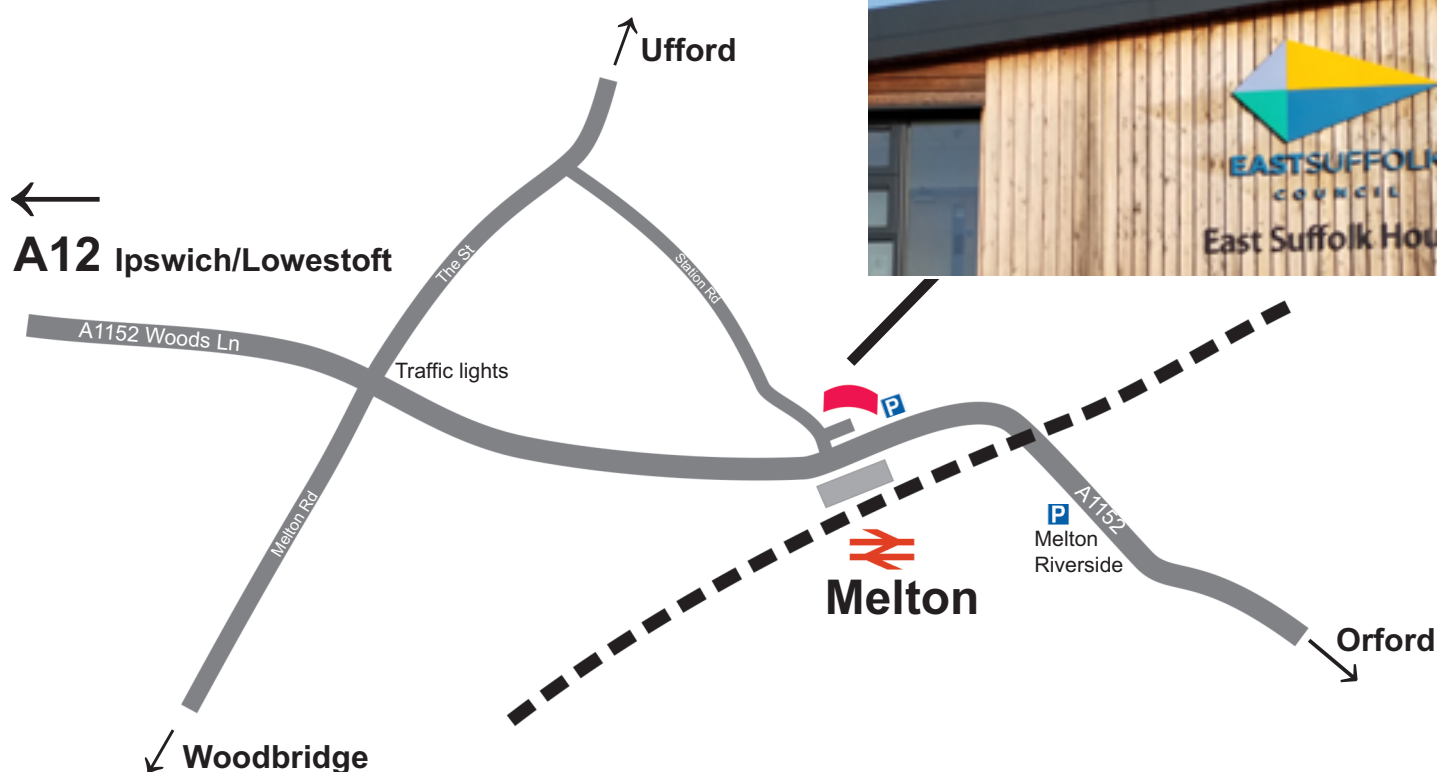

East Suffolk House

Station Road, Melton
Woodbridge IP12 1RT

Getting here...

By train, bus and foot

East Suffolk House is opposite Melton Railway Station which is on the main line - Ipswich to Lowestoft. **For timetables, visit:**

The visitors car park is to the right of East Suffolk House. If this parking is full, there is a free car park across the railway level crossing at Melton Riverside.

Directions by road

East Suffolk House is just outside Woodbridge and only 1 mile off the main A12 trunk road via Woods Ln, continue straight through the traffic lights and you'll find Riduna Park and East Suffolk House on your left.

If you're travelling from the east, head towards Woodbridge, pass the Melton Railway Station and you'll find East Suffolk House immediately on the right.

On arrival

Please report to reception, where you'll be asked to sign in and will receive a visitor badge.