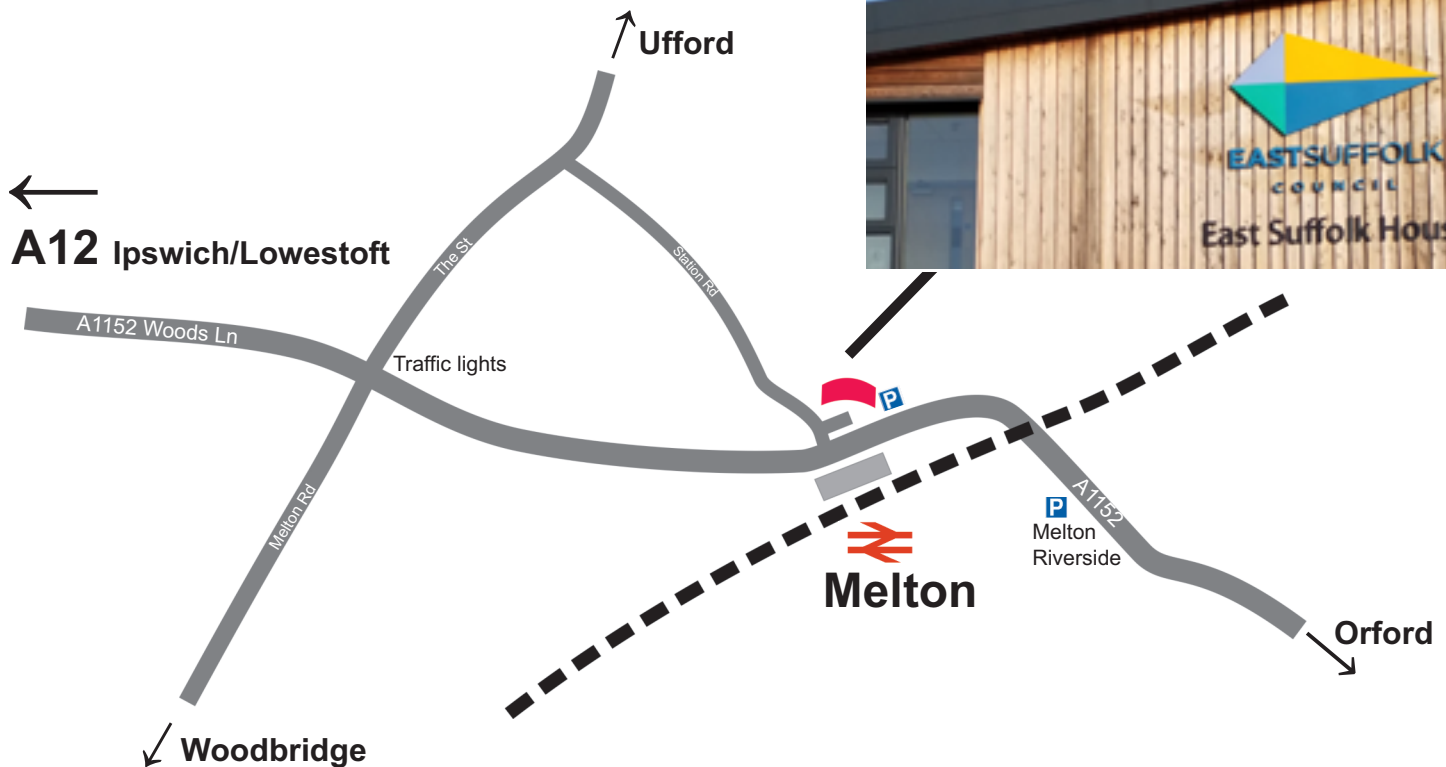

East Suffolk House

Station Road, Melton
Woodbridge IP12 1RT

Getting here...

By train, bus and foot

East Suffolk House is opposite Melton Railway Station which is on the main line - Ipswich to Lowestoft. **For timetables, visit:**

The visitors car park is to the right of East Suffolk House. If this parking is full, there is a free car park across the railway level crossing at Melton Riverside.

Directions by road

East Suffolk House is just outside Woodbridge and only 1 mile off the main A12 trunk road via Woods Ln, continue straight through the traffic lights and you'll find Riduna Park and East Suffolk House on your left.

If you're travelling from the east, head towards Woodbridge, pass the Melton Railway Station and you'll find East Suffolk House immediately on the right.

On arrival

Please report to reception, where you'll be asked to sign in and will receive a visitor badge.