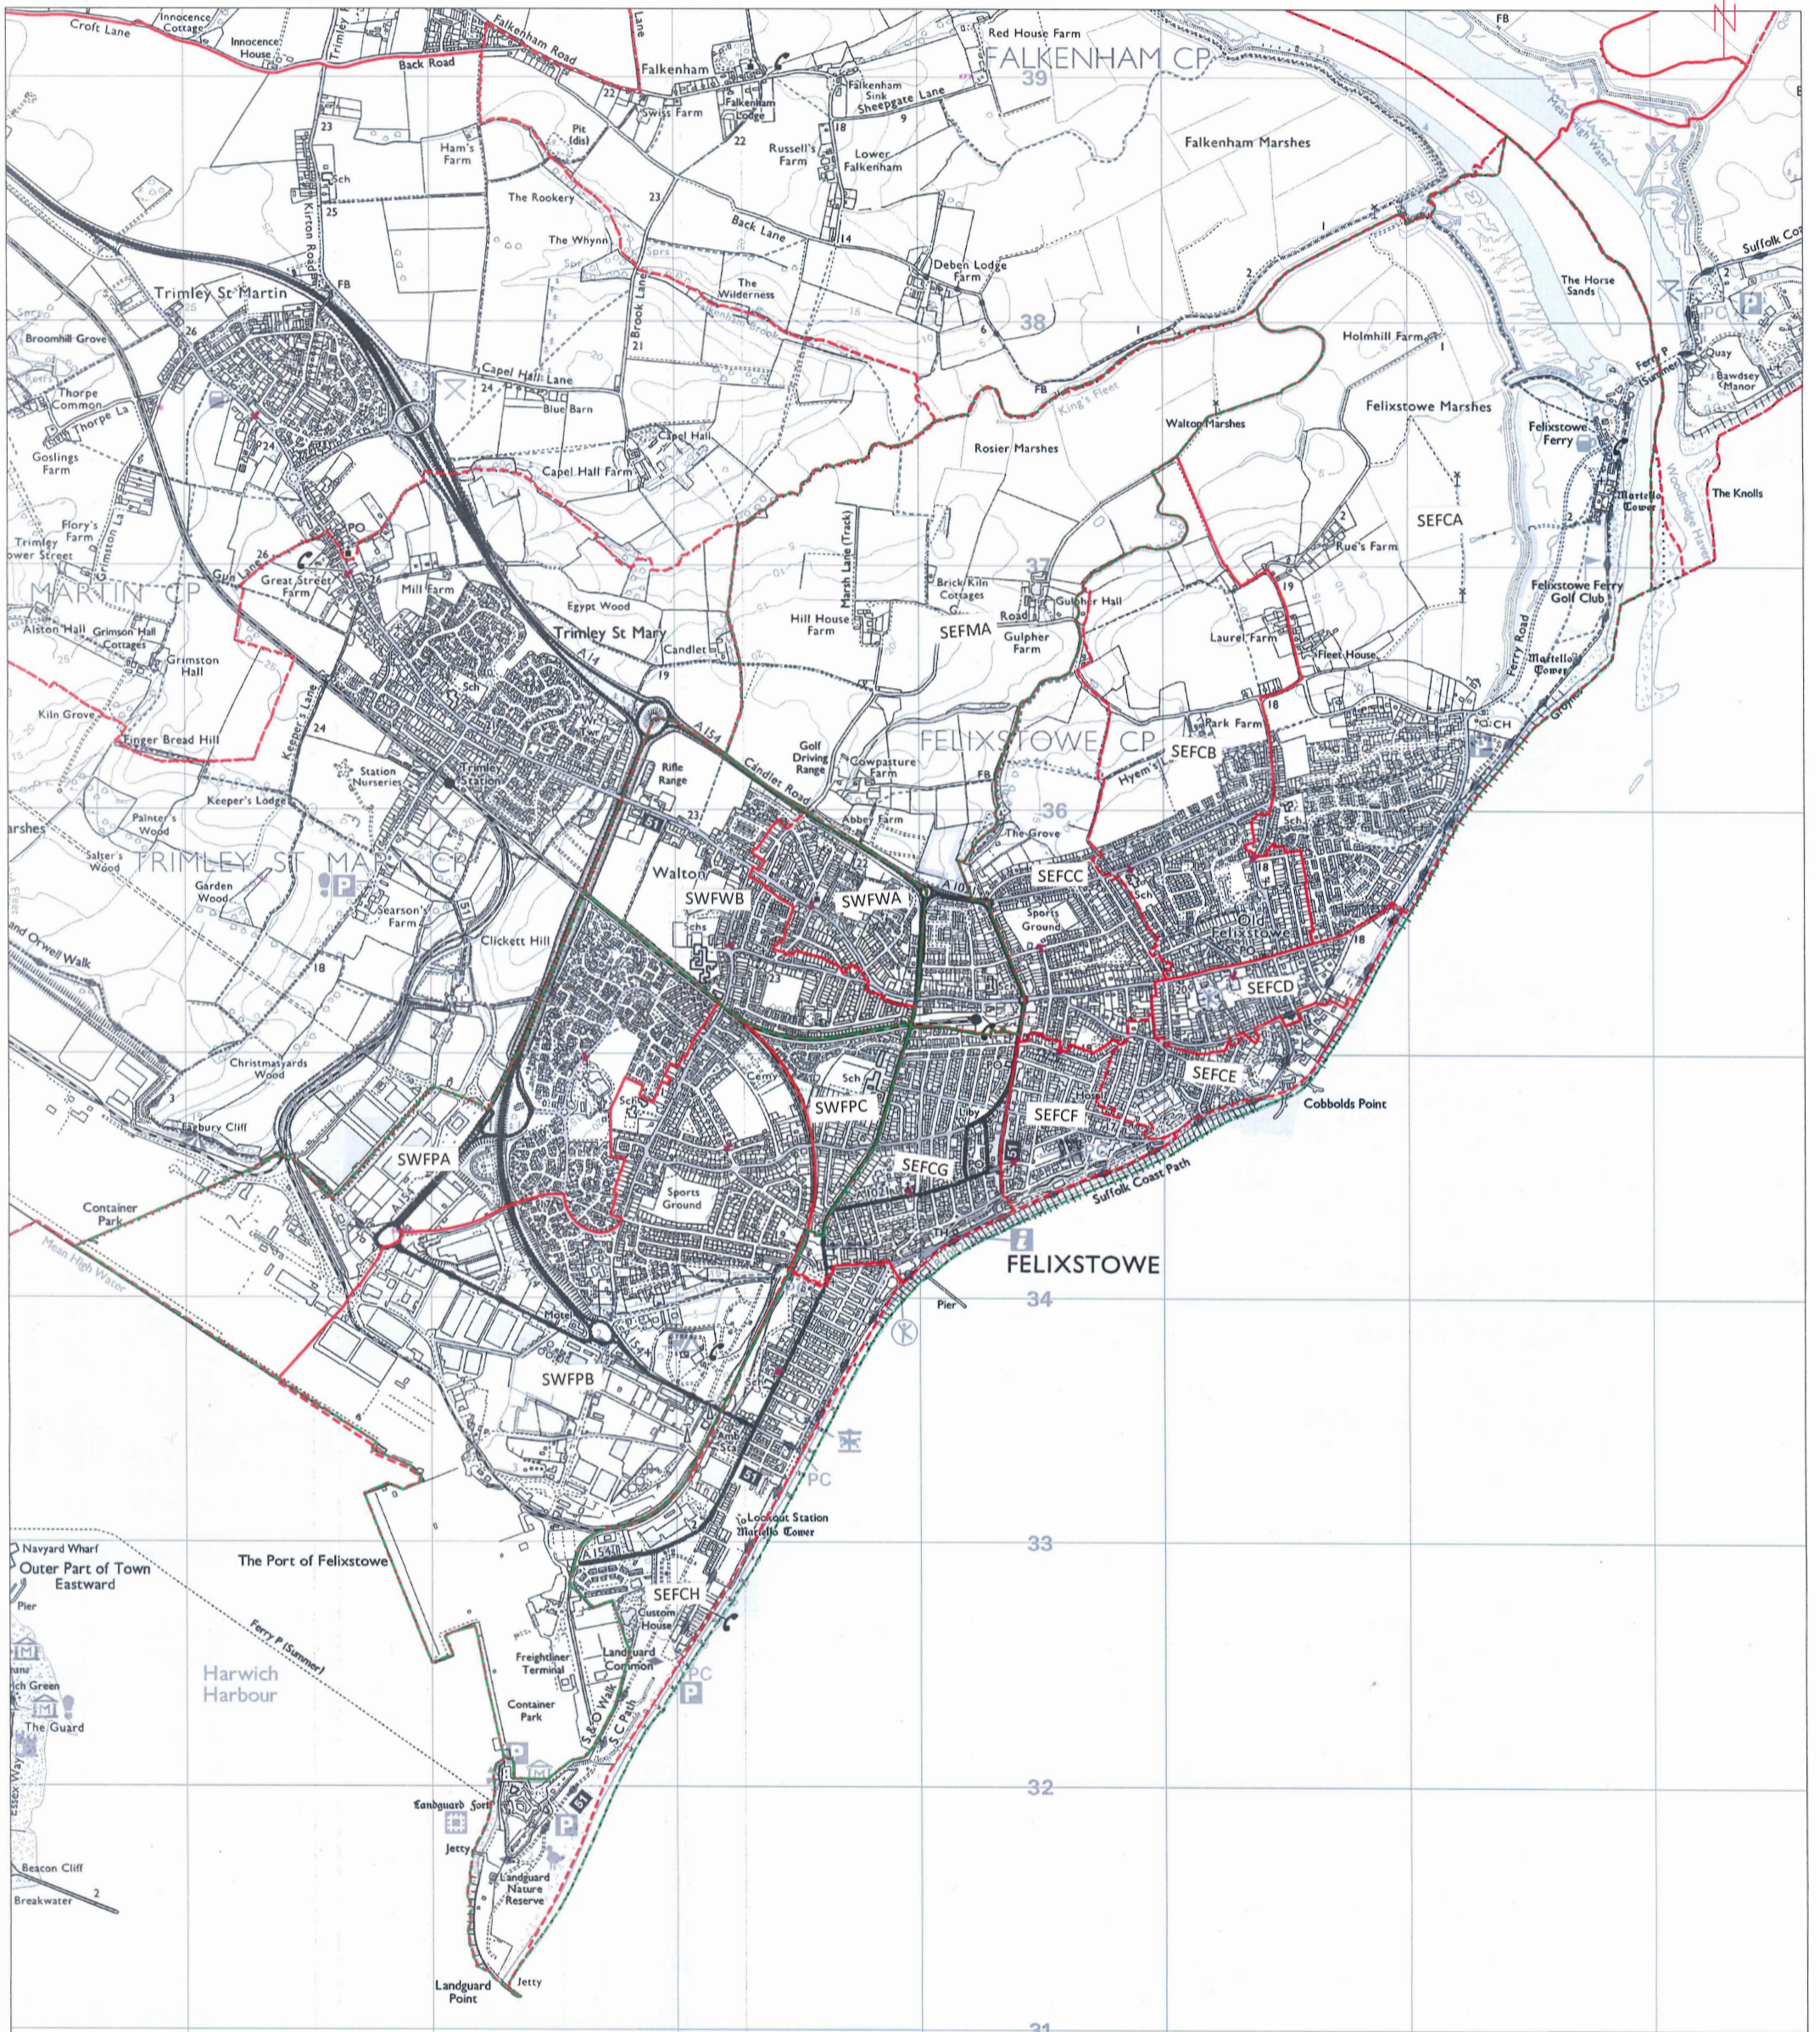

Suffolk Coastal and Waveney District Council

POLLING DISTRICTS

APPENDIX C

Crown Copyright, all rights reserved.
Suffolk Coastal District Council LA 100019684 and
Waveney District Council LA 100042052

Scale: 1:9000

Scale 0 100 200 300 400 500 m Map produced on 31 October 2018 at 13:12

KEY	
	East Suffolk Parish Wards
	Proposed Polling Districts